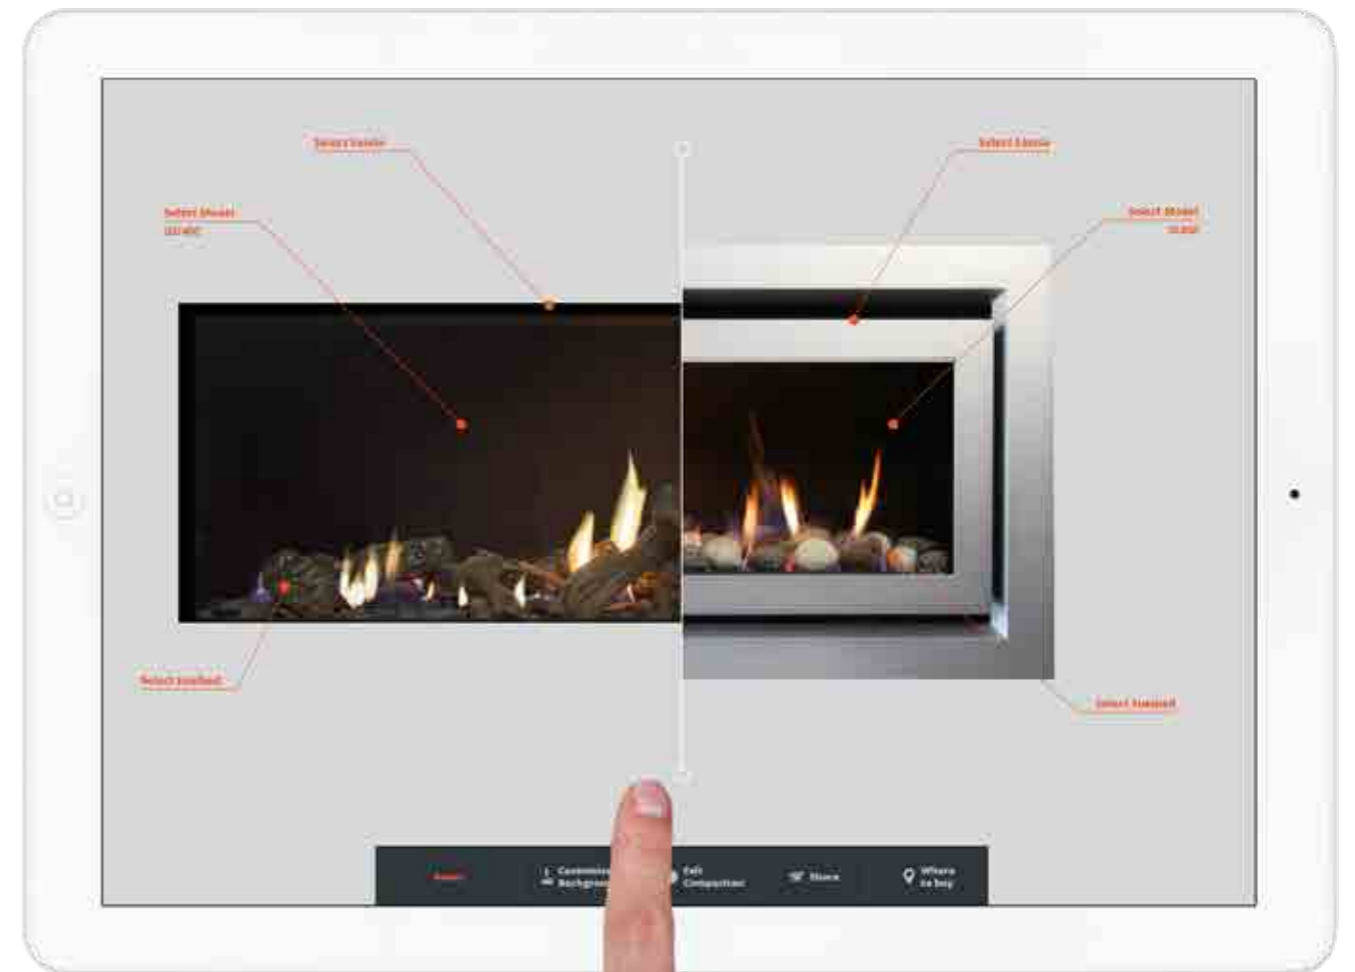

Design your fireplace

Undecided on which fascia or fuel bed suits your home?

Escea's Design Your Fire online tool lets you try on and compare the different fireplace, fascia, fuel bed and wall combinations.

escea.com/designyourfire