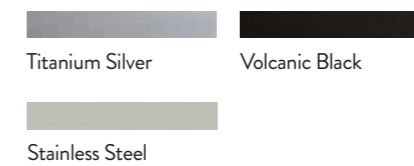

Features
Powered Direct Vent
Smart Heat (optional)

Fascia Options

A flat frame that sits flush with your wall.

Fascia sizes (mm)
DF700: 711w x 593h x 2d
DF960: 961w x 593h x 2d
DF990: 961w x 881h x 5.5d

A wider flat frame that sits flush with your wall.